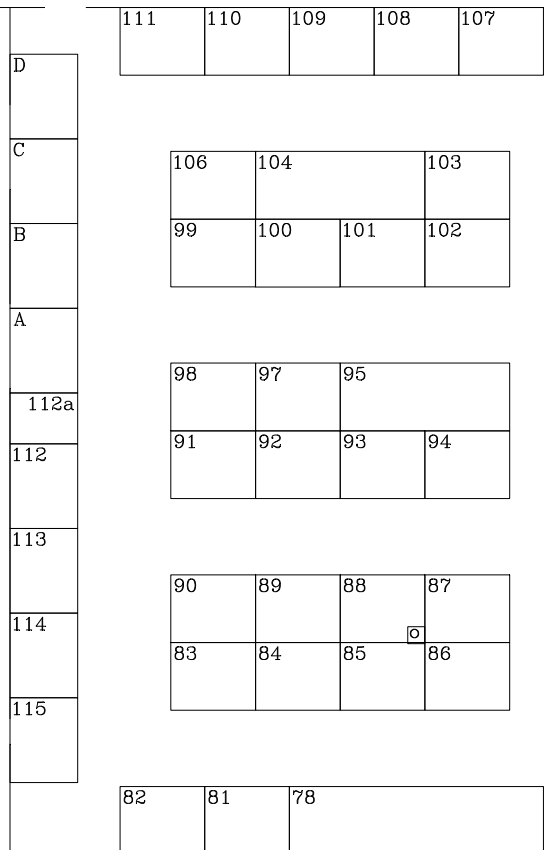

CONCESSION & LOUNGE

CAFETERIA

FOODA
HomeEc

COURT YARD

GYMNASIUM

AUDITORIUM

SHOW ENTRANCE